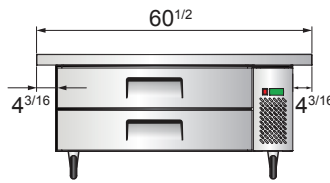

SPECIFICATIONS

Models	Door	Capacity (Cu.Ft.)	Pans Per Unit	Casters (inch)	Amps (A)	Voltage (V/Hz/Ph)	HP	Refrigerant	Exterior Dimensions (inch)	Net Weight (lbs)	Gross Weight (lbs)
MGF8450GR	2	7.7	4* 1/1 & 6* 1/6	5	2.3	115/60/1	1/7	R290	48 ^{2/5} ×32×26 ^{3/5}	220	258
MGF8451GR	2	8.4	6* 1/1	5	2.3	115/60/1	1/7	R290	51 ^{4/5} ×32×26 ^{3/5}	229	273
MGF8452GR	4	8.4	6* 1/1	5	2.3	115/60/1	1/7	R290	60 ^{1/2} ×32×26 ^{3/5}	234	282
MGF8453GR	4	12.1	8* 1/1	5	2.3	115/60/1	1/7	R290	72 ^{2/5} ×32×26 ^{3/5}	300	364
MGF8454GR	4	12.1	8* 1/1	5	2.3	115/60/1	1/7	R290	76×32×26 ^{3/5}	309	368

PLAN VIEW

MGF8450GR

MGF8451GR

MGF8452GR

MGF8453GR

MGF8454GR