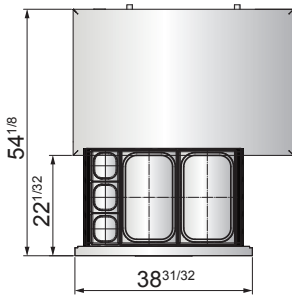

SPECIFICATIONS

Models	Door	Capacity (Cu.Ft.)	Pans Per Unit	Casters (inch)	Amps (A)	Voltage (V/Hz/Ph)	HP	Refrigerant	Exterior Dimensions (inch)	Net Weight (lbs)	Gross Weight (lbs)
MGF8450GR	2	7.7	4* 1/1 & 6* 1/6	5	2.3	115/60/1	1/7	R290	48 ^{2/5} ×32×26 ^{3/5}	220	258
MGF8451GR	2	8.4	6* 1/1	5	2.3	115/60/1	1/7	R290	51 ^{4/5} ×32×26 ^{3/5}	229	273
MGF8452GR	4	8.4	6* 1/1	5	2.3	115/60/1	1/7	R290	60 ^{1/2} ×32×26 ^{3/5}	234	282
MGF8453GR	4	12.1	8* 1/1	5	2.3	115/60/1	1/7	R290	72 ^{2/5} ×32×26 ^{3/5}	300	364
MGF8454GR	4	12.1	8* 1/1	5	2.3	115/60/1	1/7	R290	76×32×26 ^{3/5}	309	368

PLAN VIEW

MGF8450GR

MGF8451GR

MGF8452GR

MGF8453GR

MGF8454GR