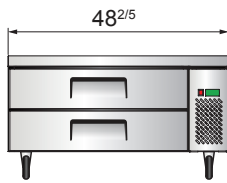

PLAN VIEW

MGF8450GR