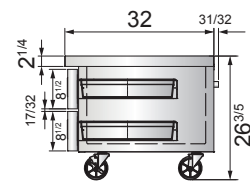

SPECIFICATIONS

Models	Door	Capacity (Cu.Ft.)	Pans Per Unit	Casters (inch)	Amps (A)	Voltage (V/Hz/Ph)	HP	Refrigerant	Exterior Dimensions (inch)	Net Weight (lbs)	Gross Weight (lbs)
MGF8450GR	2	7.7	4* 1/1 & 6* 1/6	5	2.3	115/60/1	1/7	R290	48 ^{2/5} ×32×26 ^{3/5}	220	258
MGF8451GR	2	8.4	6* 1/1	5	2.3	115/60/1	1/7	R290	51 ^{4/5} ×32×26 ^{3/5}	229	273
MGF8452GR	4	8.4	6* 1/1	5	2.3	115/60/1	1/7	R290	60 ^{1/2} ×32×26 ^{3/5}	234	282
MGF8453GR	4	12.1	8* 1/1	5	2.3	115/60/1	1/7	R290	72 ^{2/5} ×32×26 ^{3/5}	300	364
MGF8454GR	4	12.1	8* 1/1	5	2.3	115/60/1	1/7	R290	76×32×26 ^{3/5}	309	368

PLAN VIEW

MGF8450GR

MGF8451GR

MGF8452GR

MGF8453GR

MGF8454GR