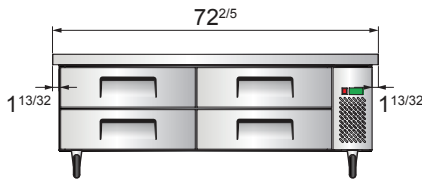

SPECIFICATIONS

Models	Door	Capacity (Cu.Ft.)	Pans Per Unit	Casters (inch)	Amps (A)	Voltage (V/Hz/Ph)	HP	Refrigerant	Exterior Dimensions (inch)	Net Weight (lbs)	Gross Weight (lbs)
MGF8450GR	2	7.7	4* 1/1 & 6* 1/6	5	2.3	115/60/1	1/7	R290	48 ^{2/5} ×32×26 ^{3/5}	220	258
MGF8451GR	2	8.4	6* 1/1	5	2.3	115/60/1	1/7	R290	51 ^{4/5} ×32×26 ^{3/5}	229	273
MGF8452GR	4	8.4	6* 1/1	5	2.3	115/60/1	1/7	R290	60 ^{1/2} ×32×26 ^{3/5}	234	282
MGF8453GR	4	12.1	8* 1/1	5	2.3	115/60/1	1/7	R290	72 ^{2/5} ×32×26 ^{3/5}	300	364
MGF8454GR	4	12.1	8* 1/1	5	2.3	115/60/1	1/7	R290	76×32×26 ^{3/5}	309	368

PLAN VIEW

MGF8450GR

MGF8451GR

MGF8452GR

MGF8453GR

MGF8454GR