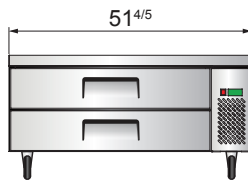

SPECIFICATIONS

Models	Door	Capacity (Cu.Ft.)	Pans Per Unit	Casters (inch)	Amps (A)	Voltage (V/Hz/Ph)	HP	Refrigerant	Exterior Dimensions (inch)	Net Weight (lbs)	Gross Weight (lbs)
MGF8450GR	2	7.7	4* 1/1 & 6* 1/6	5	2.3	115/60/1	1/7	R290	48 ^{2/5} ×32×26 ^{3/5}	220	258
MGF8451GR	2	8.4	6* 1/1	5	2.3	115/60/1	1/7	R290	51 ^{4/5} ×32×26 ^{3/5}	229	273
MGF8452GR	4	8.4	6* 1/1	5	2.3	115/60/1	1/7	R290	60 ^{1/2} ×32×26 ^{3/5}	234	282
MGF8453GR	4	12.1	8* 1/1	5	2.3	115/60/1	1/7	R290	72 ^{2/5} ×32×26 ^{3/5}	300	364
MGF8454GR	4	12.1	8* 1/1	5	2.3	115/60/1	1/7	R290	76×32×26 ^{3/5}	309	368

PLAN VIEW

MGF8450GR

MGF8451GR

MGF8452GR

MGF8453GR

MGF8454GR