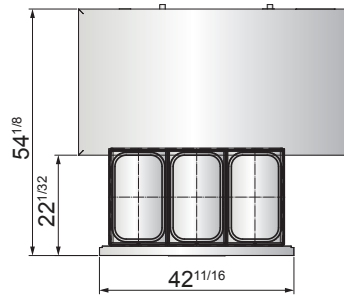

SPECIFICATIONS

Models	Door	Capacity (Cu.Ft.)	Pans Per Unit	Casters (inch)	Amps (A)	Voltage (V/Hz/Ph)	HP	Refrigerant	Exterior Dimensions (inch)	Net Weight (lbs)	Gross Weight (lbs)
MGF8450GR	2	7.7	4* 1/1 & 6* 1/6	5	2.3	115/60/1	1/7	R290	48 ^{2/5} ×32×26 ^{3/5}	220	258
MGF8451GR	2	8.4	6* 1/1	5	2.3	115/60/1	1/7	R290	51 ^{4/5} ×32×26 ^{3/5}	229	273
MGF8452GR	4	8.4	6* 1/1	5	2.3	115/60/1	1/7	R290	60 ^{1/2} ×32×26 ^{3/5}	234	282
MGF8453GR	4	12.1	8* 1/1	5	2.3	115/60/1	1/7	R290	72 ^{2/5} ×32×26 ^{3/5}	300	364
MGF8454GR	4	12.1	8* 1/1	5	2.3	115/60/1	1/7	R290	76×32×26 ^{3/5}	309	368

PLAN VIEW

MGF8450GR

MGF8451GR

MGF8452GR

MGF8453GR

MGF8454GR