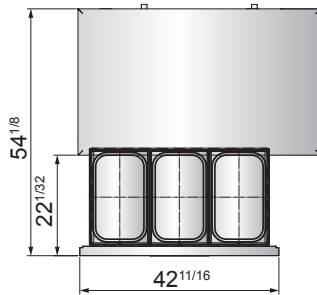

SPECIFICATIONS

Models	Door	Capacity (Cu.Ft.)	Pans Per Unit	Casters (inch)	Amps (A)	Voltage (V/Hz/Ph)	HP	Refrigerant	Exterior Dimensions (inch)	Net Weight (lbs)	Gross Weight (lbs)
MGF8450GR	2	7.7	4* 1/1 & 6* 1/6	5	2.3	115/60/1	1/7	R290	48 ^{2/5} ×32×26 ^{3/5}	220	258
MGF8451GR	2	8.4	6* 1/1	5	2.3	115/60/1	1/7	R290	51 ^{4/5} ×32×26 ^{3/5}	229	273
MGF8452GR	4	8.4	6* 1/1	5	2.3	115/60/1	1/7	R290	60 ^{1/2} ×32×26 ^{3/5}	234	282
MGF8453GR	4	12.1	8* 1/1	5	2.3	115/60/1	1/7	R290	72 ^{2/5} ×32×26 ^{3/5}	300	364
MGF8454GR	4	12.1	8* 1/1	5	2.3	115/60/1	1/7	R290	76×32×26 ^{3/5}	309	368

PLAN VIEW

MGF8450GR

MGF8451GR

MGF8452GR

MGF8453GR

MGF8454GR